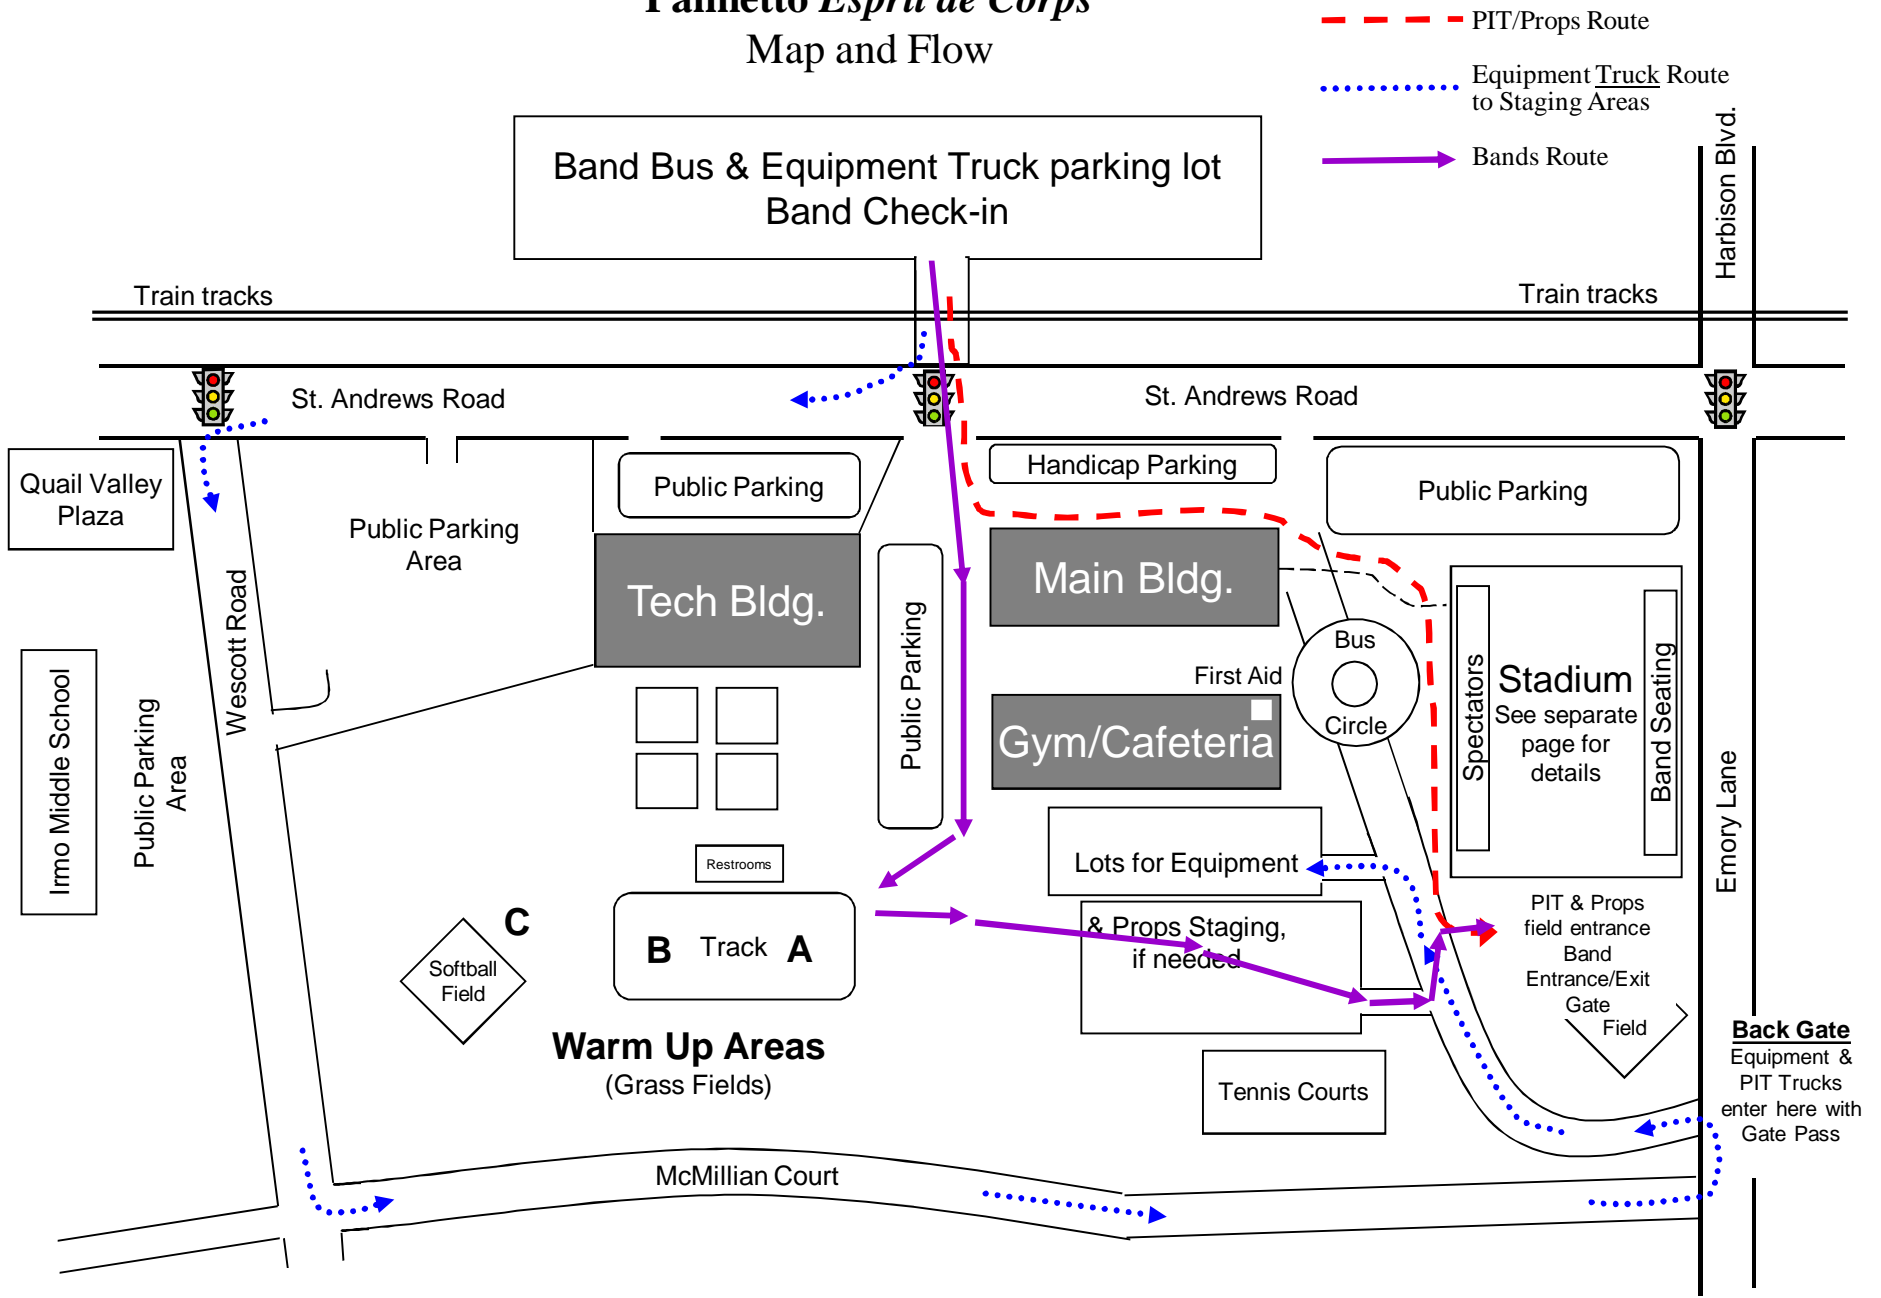

Directions to Irmo High School

From I-20

- Exit onto I-26 West towards Spartanburg
- Take the Piney Grove Rd Exit 104
- From exit ramp, turn WEST onto Piney Grove Rd.
- Cross the RR Tracks and turn right onto St. Andrews Rd
- The school will be at 6671 St. Andrews Road - about a mile
- Bands should proceed past Irmo High School to the bus parking lot on the right.

From I-26 EAST bound (from Spartanburg/Greenville)

- Take the Piney Grove Exit 104
- From exit ramp, turn WEST onto Piney Grove Rd.
- Cross the RR Tracks and turn right onto St. Andrews Rd
- The school will be at 6671 St. Andrews Road - about a mile
- Bands should proceed past Irmo High School to the bus parking lot on the right.

Palmetto Esprit de Corps

Presented by the U.S. Marine Corps

Irmo High School

Palmetto Esprit de Corps

Map and Flow

Irmo High School Stadium

- Motorized PIT/Props Entrance Route
- Manually pushed PIT Entrance Route
- All PIT/Props Exit Route

PIT/Props enter and exit from the same gate. Flow is around the field for motorized setups. For PITs that are pushed manually, they can enter gate and go left, directly to the PIT area.