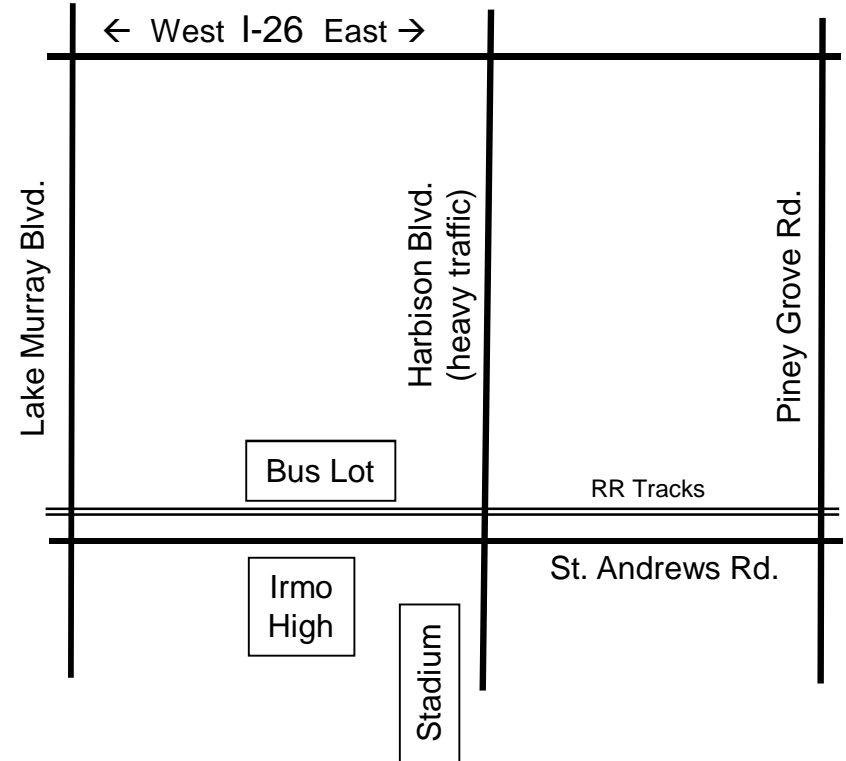

Directions to Irmo High School

From I-20

- Exit onto I-26 West towards Spartanburg
- Take the Piney Grove Rd Exit 104
- From exit ramp, turn WEST onto Piney Grove Rd.
- Cross the RR Tracks and turn right onto St. Andrews Rd
- The school will be at 6671 St. Andrews Road - about a mile
- Bands should proceed past Irmo High School to the bus parking lot on the right.

From I-26 WEST bound (from Charleston or I-20)

- Take the Piney Grove Rd Exit 104
- From exit ramp, turn WEST onto Piney Grove Rd.
- Cross the RR Tracks and turn right onto St. Andrews Rd
- The school will be at 6671 St. Andrews Road - about a mile
- Bands should proceed past Irmo High School to the bus parking lot on the right.

From I-26 EAST bound (from Spartanburg/Greenville)

- Take the Piney Grove Exit 104
- From exit ramp, turn WEST onto Piney Grove Rd.
- Cross the RR Tracks and turn right onto St. Andrews Rd
- The school will be at 6671 St. Andrews Road - about a mile
- Bands should proceed past Irmo High School to the bus parking lot on the right.

PIT/Props enter and exit from the same gate. Flow is around the field for motorized setups. For PITs that are pushed manually, they can enter gate and go left, directly to the PIT area.